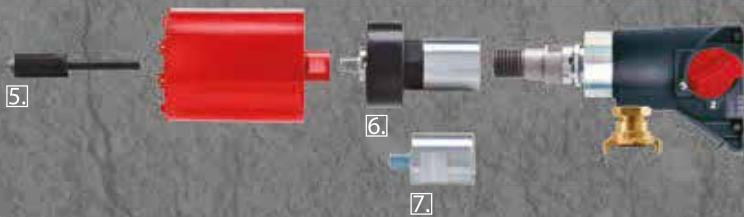

M16 dry drilling equipment

5. Centering Pilot
  0202-0111-00000-008
6. M16 dust extractor
  0299-0114-00000-003
7. M16 Adaptor
  302-04311-903-010