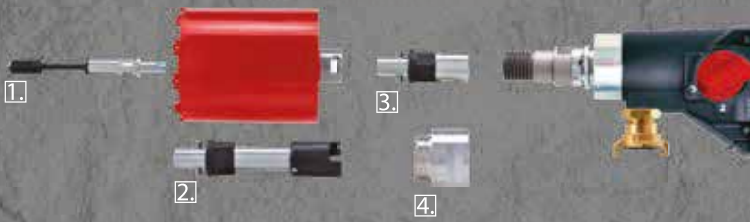

Water Collector Set
(includes 3 membranes)
0299-0249-0004-001

Replacement membranes
(5 pack)
0299-0250-0004-001

Vacuum plate:
Fits AS200, S350 & S500
0299-0143-00000-007

Water pump 10 Liter
0299-0248-0903-001

Vacuum hose

Vacuum Pump
VP140

10713-000-222-0000-010-004

VP140
Vacuum Tank

0299-0110-00000-002

DMC6P

Wet + Dry Version

10201-006-211-6062-002-026

ADD quick release dry drilling equipment

- 1. Centering pilot, ADD
0202-0111-00000-009
- 2. Extension 200mm
0299-0114-00000-005
- 3. ADD quick release
0299-0114-00000-004
- 4. 1 1/4" to ADD M42 Adaptor
301-03022-000-003